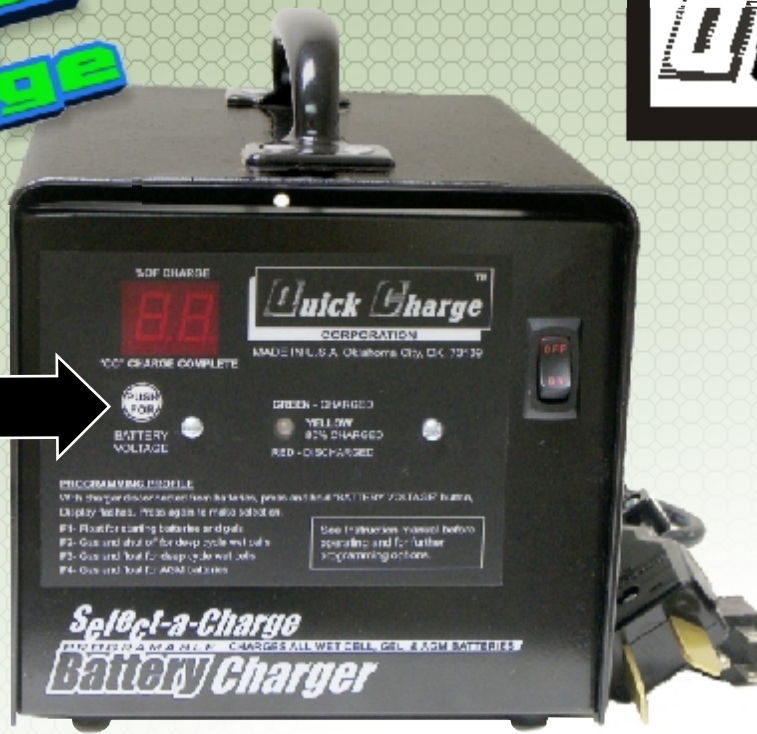

ONE TOUCH PROGRAMMABLE

Portable Battery Chargers

Select-a-Charge

It's **ALL** Right Here

Easier than setting a clock. No need to open case, download software, or wade through manuals. Change profiles to charge every battery type in seconds. Also controls gassing cycle and recycle times.

Charge

Gel, AGM, Starting, and Wet Deep Cycle batteries **With Precision**

DIGITALLY DISPLAYS % OF CHARGE AND BATTERY VOLTAGE

TRI COLOR LED MONITORS BATTERY PROGRESS

REAL AMBIENT TEMPERATURE COMPENSATED FLOAT VOLTAGE

CURRENT LIMITED AND REVERSE POLARITY PROTECTED

MODEL	DC VOLTS	DC AMPS	AC POWER	Dimensions H.W.D in.	WEIGHT	BATTERY CAPACITY @ 20 Hr. rate
SCP1210	12	10	117v 60hz. 1.5 amp	6.5 x 7 x 8	12	80-150 Amp Hour
SCP1225	12	25	117v 60hz. 3 amp	6.5 x 7 x 8	18	150-350 Amp Hour
SCP1240	12	40	117v 60hz. 6 amp	8.5 x 10 x 9.5	32	350-550 Amp Hour
SCP2410	24	10	117v 60hz. 3 amp	6.5 x 7 x 8	18	80-150 Amp Hour
SCP2425	24	25	117v 60hz. 6 amp	8.5 x 10 x 9.5	32	150-350 Amp Hour
SCP2440	24	40	117v 60hz. 11 amp	8.5 x 10 x 9.5	38	350-550 Amp Hour
SCP3225	32	25	117v 60hz. 10 amp	8.5 x 10 x 9.5	34	150-350 Amp Hour
SCP3612	36	12	117v 60hz. 4 amp	6.5 x 7 x 8	20	80-150 Amp Hour
SCP3625	36	25	117v 60hz. 10 amp	8.5 x 10 x 9.5	34	150-350 Amp Hour
SCP3640	36	40	117v 60hz. 15 amp	8.5 x 10 x 11	50	350-550 Amp Hour
SCP4815	48	15	117v 60hz. 8 amp	8.5 x 10 x 9.5	32	100-250 Amp Hour
SCP4825	48	25	117v 60hz. 13 amp	8.5 x 10 x 9.5	36	150-350 Amp Hour
SCP4840	48	40	117v 60hz. 18 amp	8.5 x 10 x 11	52	350-550 Amp Hour
SCP7220	72	20	117v 60hz. 15 amp	8.5 x 10 x 11	40	150-350 Amp Hour

All models available in 230v 50 Hz. Models SCPXU

25% more ENERGY EFFICIENT Than Ferroresonant chargers

All DC plugs available

Safe:

No Power in the charge leads until connected to the batteries means no arcing at the charge leads even when shorted together