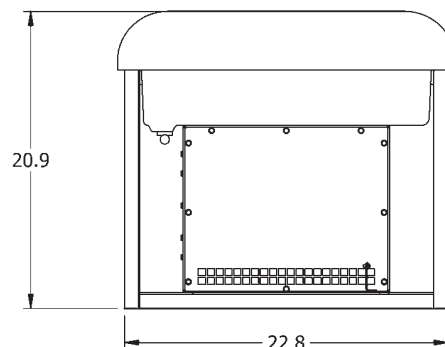

24 VDC, 50 Amp

48 VDC, 25 Amp

Adjustable Voltage

Adjustable Charge Rate

Optional Accessories:

Wheel Kit

Output Cables

Order From: