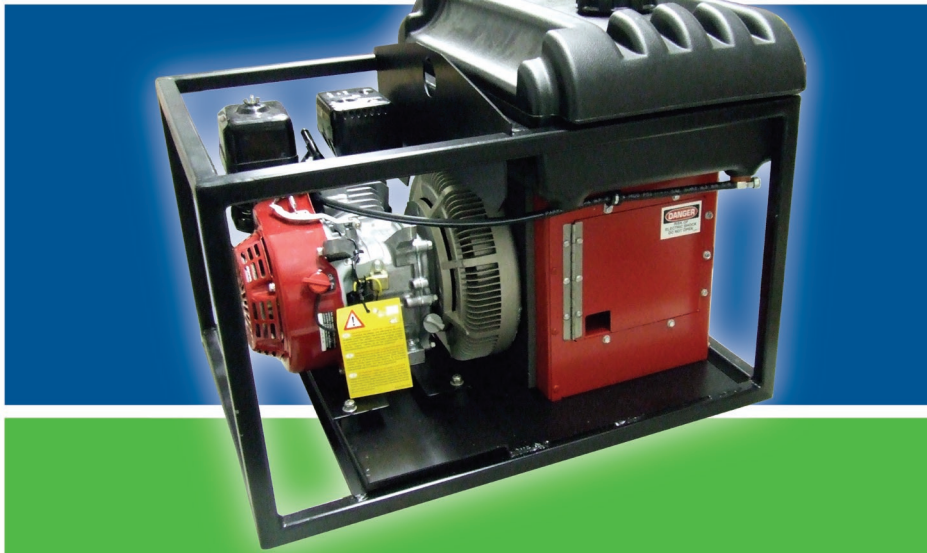

SHAWNEE POWER SYSTEMS, INC.
 12480 W 62ND TERRACE, SUITE 201
 SHAWNEE, KS 66216
 PH 913.631.2442
 FX 913.631.2205
 SHAWNEEPOWER.COM

PORTABLE DC GENERATOR SET

Recharge depleted batteries
 fast and efficiently!

- Directly connects to batteries
- Simple and fast installation
- No danger of high voltage wiring
- Charge not limited to low current

dc CHARGER 1.2

Honda GX160 Engine
 Gasoline

Permanent Magnet Alternator

Welded Steel Frame

Low Oil Shutdown

6.5 Gallon Fuel Tank

20+ Hours Run Time

Weight 100 lbs

1.2 KW Output

Multiple Output Voltages

12/14 VDC, 100 Amps

24 VDC, 50 Amp

48 VDC, 25 Amp

Adjustable Voltage

Adjustable Charge Rate

Optional Accessories:

Wheel Kit

Output Cables

Order From: