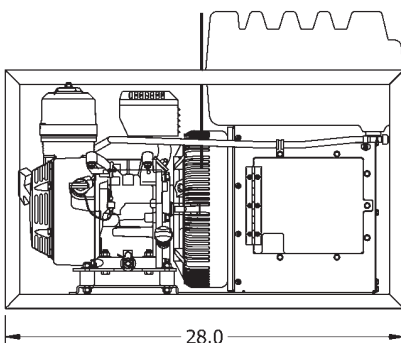

Welded Steel Frame

Low Oil Shutdown

6.5 Gallon Fuel Tank

20+ Hours Run Time

Weight 100 lbs

1.2 KW Output

Multiple Output Voltages

12/14 VDC, 100 Amps

24 VDC, 50 Amp

48 VDC, 25 Amp

Adjustable Voltage

Adjustable Charge Rate

Optional Accessories:

Wheel Kit

Output Cables

Order From: